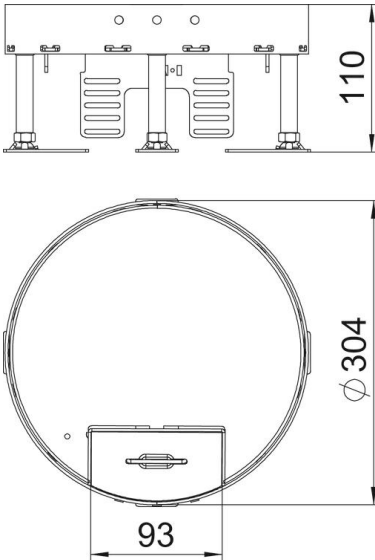

### Master data

Item number	7409274
Type	RKS2 R9 M25
Description 1	Round cassette
Description 2	with cord outlet
Manufacturer	OBO
Dimension	Ø305mm
Material	Brass
Smallest sales unit	1
Unit of quantity	Piece
Weight	430 kg
Weight unit	kg/100 pc.

# Technical data sheet

Height-adjustable cassette with cord outlet, RKSR, brass

Item number: 7409274

## Dimensions

Length	304 mm
Width	304 mm

## Technical data

Number of installable devices	12
Number of mounting boxes	3
Number of cable outlets	1
Version for	Round
Cable outlet version	Swivellable cord outlet
Floor care	Dry
Decouplable	no
Floor height, max.	155 mm
Floor height, min.	110 mm
Suitable for raised floor installation	yes
Suitable for cavity floor installation	yes
Suitable for underfloor box	350
Device support to accept mounting boxes	yes
Nominal size for device installation units	R9
Height-adjustment range, max.	155 mm
Height-adjustment range, min.	110 mm
Protection rating (IP) when used	IP20
Protection rating (IP) when unused	IP40
Protection rating IK code	IK10
Heavy-duty version	no
Installation system type	UT4
Vertical load, large area	to 5,000 N
Vertical load, small area	to 3,000 N
Approvals	VDE