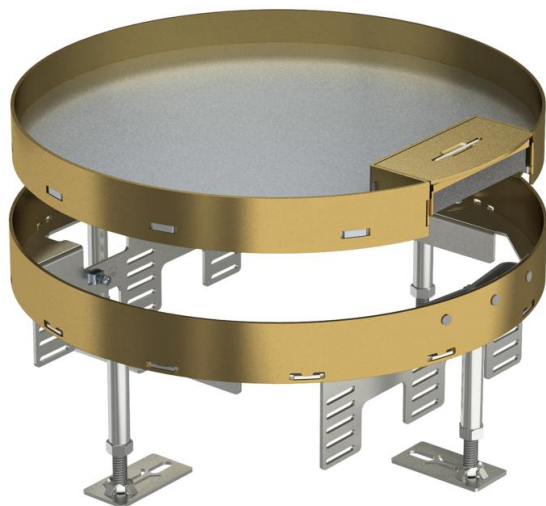

## Height-adjustable cassette with cord outlet, RKS2, brass

Item number: 7409274

Height-adjustable cassette of nominal size R9 with cord outlet for installation of accessories in dry-care floors for indoor use.

Height-adjustable cassette for cord outlet, 3-compartment. 3 APMT5 cover plates can be installed. For the installation of 3 UT4 universal supports for 9 individual installation devices with support ring/support clamp or 12 Modul 45 devices.

### Master data

Item number	7409274
Type	RKS2 R9 M25
Description 1	Round cassette
Description 2	with cord outlet
Manufacturer	OBO
Dimension	Ø305mm
Material	Brass
Smallest sales unit	1
Unit of quantity	Piece
Weight	430 kg
Weight unit	kg/100 pc.

## Dimensions

Length	304 mm
Width	304 mm