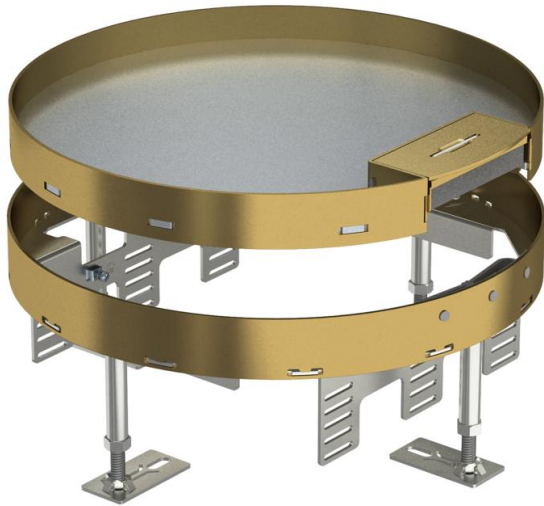

Technical data sheet

Height-adjustable cassette with cord outlet, RKS2, brass

Item number: 7409272

Height-adjustable cassette of nominal size R9 with cord outlet for installation of accessories in dry-care floors for indoor use.
Height-adjustable cassette for cord outlet, 3-compartment. 3 APMT5 cover plates can be installed. For the installation of 3 UT4 universal supports for 9 individual installation devices with support ring/support clamp or 12 Modul 45 devices.

CuZn
37 Brass

Master data

Item number	7409272
Type	RKS2 R9 M20
Description 1	Round cassette
Description 2	with cord outlet
Manufacturer	OBO
Dimension	Ø305mm
Material	Brass
Smallest sales unit	1
Unit of quantity	Piece
Weight	430 kg
Weight unit	kg/100 pc.

Technical data sheet

Height-adjustable cassette with cord outlet, RKSR, brass

Item number: 7409272

Technical data

Number of installable devices	12
Number of mounting boxes	3
Number of cable outlets	1
Version for	Round
Cable outlet version	Swivellable cord outlet
Floor care	Dry
Decouplable	no
Floor height, max.	155 mm
Floor height, min.	110 mm
Suitable for raised floor installation	yes
Suitable for cavity floor installation	yes
Suitable for underfloor box	350
Device support to accept mounting boxes	yes
Nominal size for device installation units	R9
Height-adjustment range, max.	155 mm
Height-adjustment range, min.	110 mm
Protection rating (IP) when used	IP20
Protection rating (IP) when unused	IP40
Protection rating IK code	IK10
Heavy-duty version	no
Installation system type	UT4
Approvals	VDE