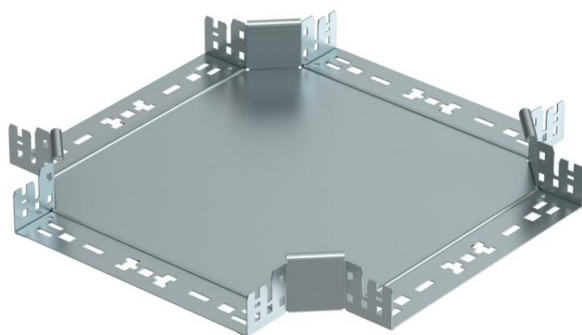

Technical data sheet

Magic cross-over 60 FS

Item number: 7027005

Cross-over with quick connector system. For all cable tray types of 60 mm side height.

St Steel

FS Strip galvanized

Master data

Item number	7027005
Type	RKM 620 FS
Description 1	Cross over
Description 2	with quick connector
Manufacturer	OBO
Dimension	60x200
Material	Steel
Surface	Strip galvanized
Surface standard	DIN EN 10346
Smallest sales unit	1
Unit of quantity	Piece
Weight	159.8 kg
Weight unit	kg/100 pc.

Technical data sheet

Magic cross-over 60 FS

Item number: 7027005

Dimensions

Width	200 mm
Width	8 in
Height	60 mm
Height	2 in
Plate thickness	1.25 mm
Dimension B	200 mm

Technical data

Bend (angle)	90°
Connector version	Integrated connector
Maintain electrical functions	yes
Material thickness, floor plate	1.25 mm
NATO hole pattern	no
Change of direction	Horizontal
Rustproof steel, pickled	no
Wide-span version	no
Type of connector, cable support system	Click fastening
Rail thickness	1.25 mm