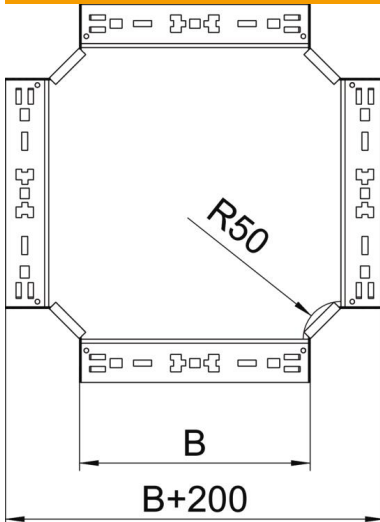

Technical data sheet

Magic cross-over 60 FS

Item number: 7027005

Cross-over with quick connector system. For all cable tray types of 60 mm side height.

St Steel

FS Strip galvanized

Master data

Item number	7027005
Type	RKM 620 FS
Description 1	Cross over
Description 2	with quick connector
Manufacturer	OBO
Dimension	60x200
Material	Steel
Surface	Strip galvanized
Surface standard	DIN EN 10346
Smallest sales unit	1
Unit of quantity	Piece
Weight	159.8 kg
Weight unit	kg/100 pc.

Technical data sheet

Magic cross-over 60 FS

Item number: 7027005

Dimensions

Width	200 mm
Width	8 in
Height	60 mm
Height	2 in
Plate thickness	1.25 mm
Dimension B	200 mm

Technical data

Bend (angle)	90°
Connector version	Integrated connector
Maintain electrical functions	yes
Material thickness, floor plate	1.25 mm
NATO hole pattern	no
Change of direction	Horizontal
Rustproof steel, pickled	no
Wide-span version	no
Type of connector, cable support system	Click fastening
Rail thickness	1.25 mm