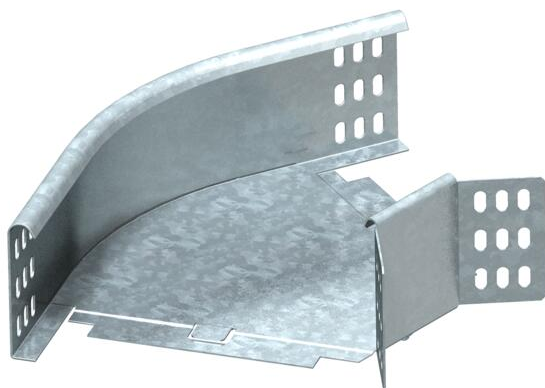

## 45° bend 85 FS

Item number: 7000510

45° bend, horizontal, for all cable tray types of 85 mm side height.  
The fitting is shipped in an unmounted state. The WKV 85 angle connector is designed for 90° bends and can be adjusted to 45° on site.  
Including appropriate fastening material.

**St** Steel

**FS** Strip galvanized

### Master data

|                     |                              |
|---------------------|------------------------------|
| Item number         | 7000510                      |
| Description 1       | 45° bend                     |
| Description 2       | horizontal + angle connector |
| Manufacturer        | OBO                          |
| Dimension           | 85x300                       |
| Material            | Steel                        |
| Surface             | Strip galvanized             |
| Surface standard    | DIN EN 10346                 |
| Smallest sales unit | 1                            |
| Unit of quantity    | Piece                        |
| Weight              | 120 kg                       |
| Weight unit         | kg/100 pc.                   |