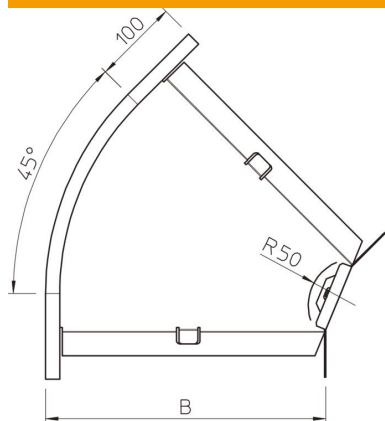

## 45° bend 85 FS

Item number: 7000510

45° bend, horizontal, for all cable tray types of 85 mm side height.  
The fitting is shipped in an unmounted state. The WKV 85 angle connector is designed for 90° bends and can be adjusted to 45° on site.  
Including appropriate fastening material.

### Master data

|                     |                              |
|---------------------|------------------------------|
| Item number         | 7000510                      |
| Description 1       | 45° bend                     |
| Description 2       | horizontal + angle connector |
| Manufacturer        | OBO                          |
| Dimension           | 85x300                       |
| Material            | Steel                        |
| Surface             | Strip galvanized             |
| Surface standard    | DIN EN 10346                 |
| Smallest sales unit | 1                            |
| Unit of quantity    | Piece                        |
| Weight              | 120 kg                       |
| Weight unit         | kg/100 pc.                   |

## Dimensions

|             |        |
|-------------|--------|
| Width       | 300 mm |
| Width       | 12 in  |
| Height      | 85 mm  |
| Height      | 3 in   |
| Dimension B | 300 mm |
| Dimension R | 50 mm  |