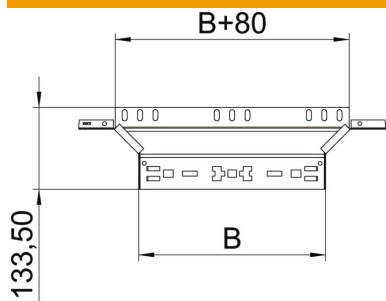

Technical data sheet

Magic add-on tee 60 FS

Item number: 6041242

Magic add-on tee with quick connector system. For all cable tray types of 60 mm side height.

St Steel

FS Strip galvanized

Master data

Item number	6041242
Type	RAAM 660 FS
Description 1	Add-on tee
Description 2	with quick connector
Manufacturer	OBO
Dimension	60x600
Material	Steel
Surface	Strip galvanized
Surface standard	DIN EN 10346
Smallest sales unit	1
Unit of quantity	Piece
Weight	102.7 kg
Weight unit	kg/100 pc.

Technical data sheet

Magic add-on tee 60 FS

Item number: 6041242

Dimensions

Width	600 mm
Width	24 in
Height	60 mm
Height	2 in
Plate thickness	1.25 mm
Dimension B	600 mm

Technical data

Bend (angle)	90°
Departing width	600 mm
Connector version	Integrated connector
Maintain electrical functions	no
Material thickness, floor plate	1.25 mm
NATO hole pattern	no
Change of direction	Horizontal
Rustproof steel, pickled	no
Wide-span version	no
Type of connector, cable support system	Click fastening