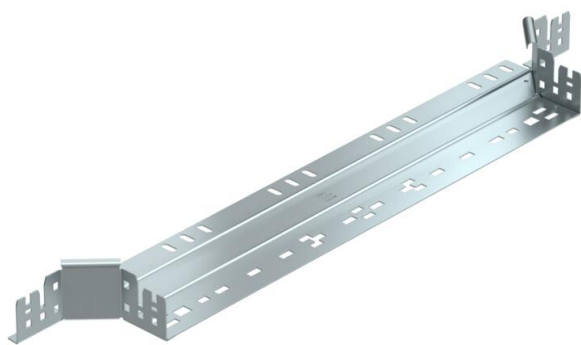

Technical data sheet

Magic add-on tee 60 FS

Item number: 6041242

Magic add-on tee with quick connector system. For all cable tray types of 60 mm side height.

St Steel

FS Strip galvanized

Master data

Item number	6041242
Type	RAAM 660 FS
Description 1	Add-on tee
Description 2	with quick connector
Manufacturer	OBO
Dimension	60x600
Material	Steel
Surface	Strip galvanized
Surface standard	DIN EN 10346
Smallest sales unit	1
Unit of quantity	Piece
Weight	102.7 kg
Weight unit	kg/100 pc.

Technical data sheet

Magic add-on tee 60 FS

Item number: 6041242

Dimensions

Width	600 mm
Width	24 in
Height	60 mm
Height	2 in
Plate thickness	1.25 mm
Dimension B	600 mm

Technical data

Bend (angle)	90°
Departing width	600 mm
Connector version	Integrated connector
Maintain electrical functions	no
Material thickness, floor plate	1.25 mm
NATO hole pattern	no
Change of direction	Horizontal
Rustproof steel, pickled	no
Wide-span version	no
Type of connector, cable support system	Click fastening