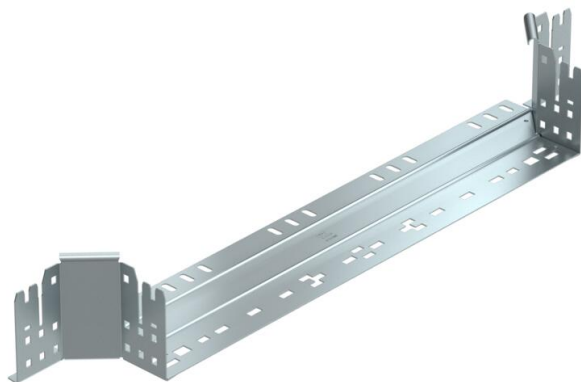

Technical data sheet

Magic add-on tee 110 FS

Item number: 6041930

Add-on tee with quick connector system. For all cable tray types of 110 mm side height.

St Steel

FS Strip galvanized

Master data

Item number	6041930
Type	RAAM 160 FS
Description 1	Add-on tee
Description 2	with quick connector
Manufacturer	OBO
Dimension	110x600
Material	Steel
Surface	Strip galvanized
Surface standard	DIN EN 10346
Smallest sales unit	1
Unit of quantity	Piece
Weight	118.4 kg
Weight unit	kg/100 pc.

Technical data sheet

Magic add-on tee 110 FS

Item number: 6041930

Dimensions

Width	600 mm
Height	110 mm
Plate thickness	1.25 mm
Dimension B	600 mm

Technical data

Bend (angle)	90°
Connector version	Integrated connector
Maintain electrical functions	no
Material thickness, floor plate	1.25 mm
NATO hole pattern	no
Change of direction	Horizontal
Rustproof steel, pickled	no
Wide-span version	no
Type of connector, cable support system	Click fastening
Rail thickness	1.25 mm