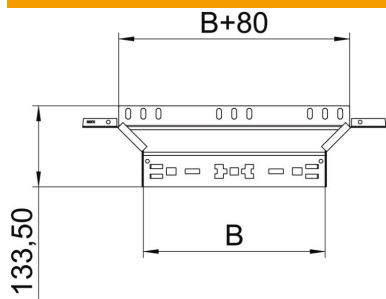

Technical data sheet

Magic add-on tee 110 FS

Item number: 6041930

Add-on tee with quick connector system. For all cable tray types of 110 mm side height.

St Steel

FS Strip galvanized

Master data

Item number	6041930
Type	RAAM 160 FS
Description 1	Add-on tee
Description 2	with quick connector
Manufacturer	OBO
Dimension	110x600
Material	Steel
Surface	Strip galvanized
Surface standard	DIN EN 10346
Smallest sales unit	1
Unit of quantity	Piece
Weight	118.4 kg
Weight unit	kg/100 pc.

Technical data sheet

Magic add-on tee 110 FS

Item number: 6041930

Dimensions

Width	600 mm
Height	110 mm
Plate thickness	1.25 mm
Dimension B	600 mm

Technical data

Bend (angle)	90°
Connector version	Integrated connector
Maintain electrical functions	no
Material thickness, floor plate	1.25 mm
NATO hole pattern	no
Change of direction	Horizontal
Rustproof steel, pickled	no
Wide-span version	no
Type of connector, cable support system	Click fastening
Rail thickness	1.25 mm