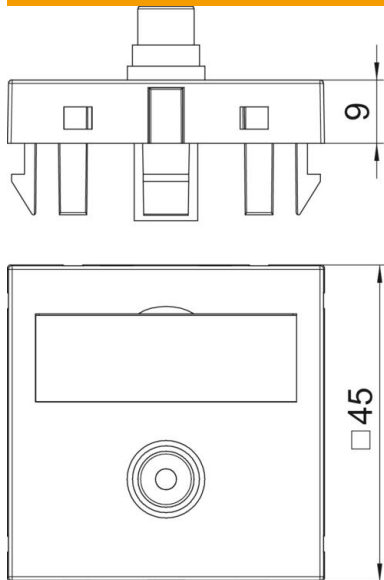

Technical data sheet

Video cinch connection, 1 module, straight outlet, as 1:1 coupling, black-grey
Item number: 6104997

Multimedia support with one cinch connection socket for composite video, straight cable outlet, with labelling panel, cinch coupling (RCA), socket-socket version, colour coding yellow. Support plate with locking fastening, suitable for horizontal and vertical installation in the system environment.

PC Polycarbonate

Master data

Item number	6104997
Type	MTG-R F SWGR1
Description 1	Multimedia support video cinch
Description 2	1x coupling, socket-socket
Manufacturer	OBO
Dimension	45x45mm
Colour	Black-grey; RAL 7021
Material	Polycarbonate
Smallest sales unit	1
Unit of quantity	Piece
Weight	1.5 kg
Weight unit	kg/100 pc.

Technical data sheet

Video cinch connection, 1 module, straight outlet, as 1:1 coupling, black-grey
Item number: 6104997

Dimensions

Width	45 mm
Height	45 mm

Technical data

Number of units	1
Surface version	Matt
Fastening type	Lock
Halogen-free	yes
Hinged cover	no
Lamp-wire connector	no
With printed label	no
With dust protection	no
Protection rating	IP20
Depth	9 mm
Support ring	no
Transparent	no
Use	Cinch
Strain relief option	no
Combination	Basic element with central cover plate
Outlet direction	Straight