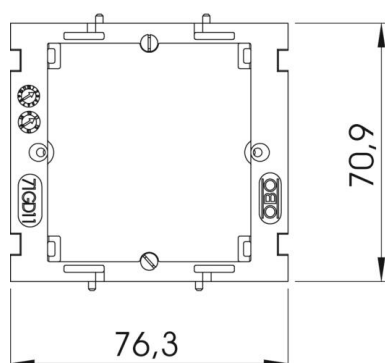

PA Polyamide

Master data

Item number	6288577
Type	71MTD
Description 1	Mounting plate
Description 2	single for data technology
Manufacturer	OBO
Dimension	14x76x71
Colour	Light grey; RAL 7035
Material	Polyamide
Smallest sales unit	5
Unit of quantity	Piece
Weight	1.64 kg
Weight unit	kg/100 pc.
CO Footprint (GWP) Cradle-to-Gate	0,1116 kg COe / 1 Piece

Technical data sheet

Mounting support for data technology

Item number: 6288577

Dimensions

Length	71 mm
Width	76 mm
Height	14 mm

Technical data

Number of units	1
Version for	Open
Fastening track	Other
Halogen-free	yes
With connection compartment	no
Box mounting type	Front
Accessory mounting type	Bolts
Strain relief option	no